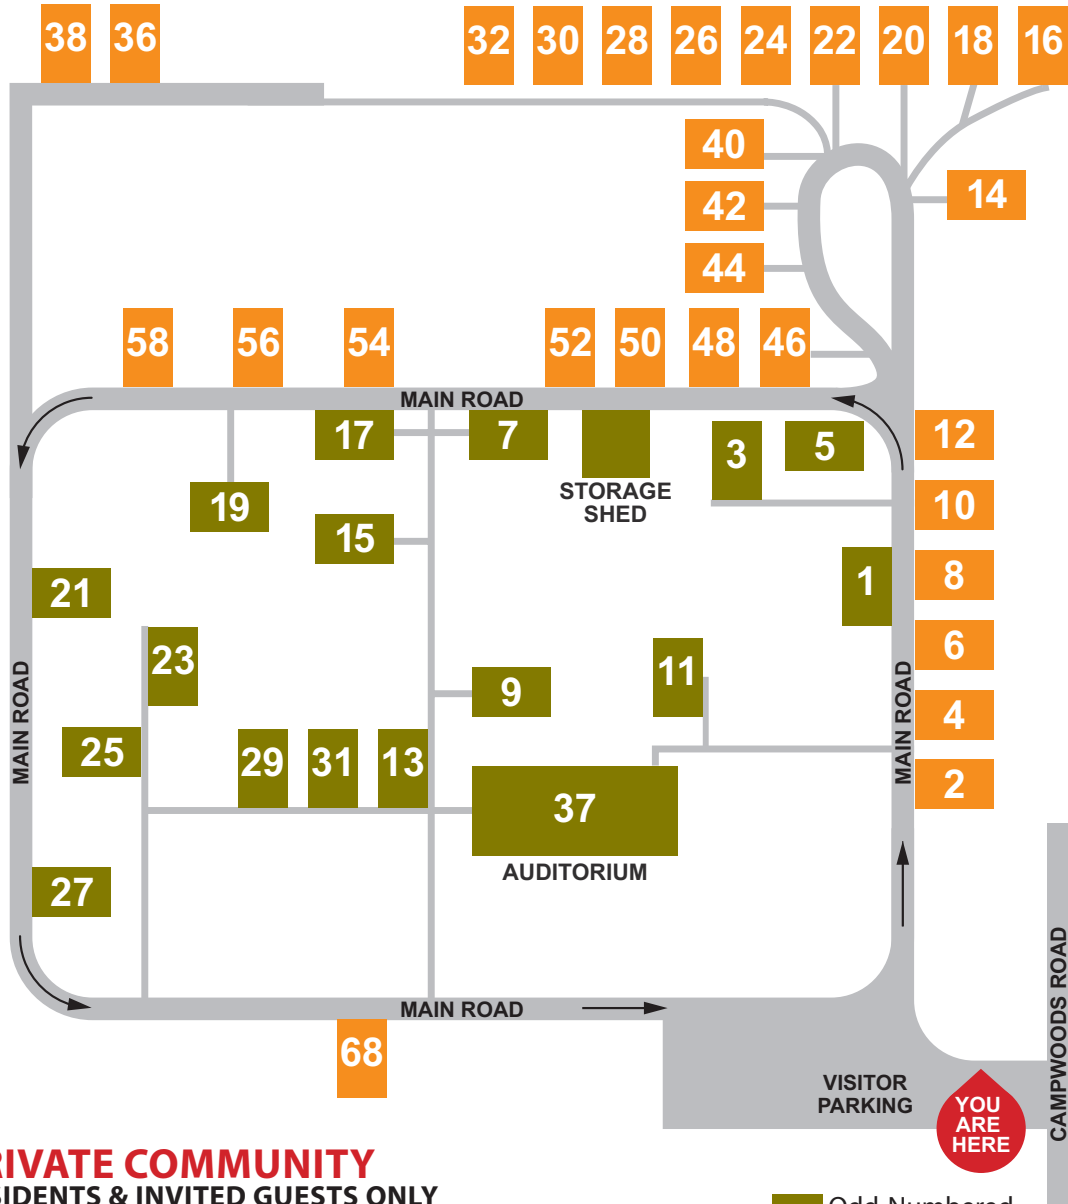

CAMPWOODS GROUNDS

ESTABLISHED 1834

PRIVATE COMMUNITY
RESIDENTS & INVITED GUESTS ONLY

SPEED LIMIT 5 MPH
OBSERVE ONE-WAY ROAD SIGNS

NO TRESPASSING
RESIDENT & AUTHORIZED VISITOR PARKING ONLY

- Odd-Numbered Cottages
- Even-Numbered Cottages

Violators will be towed at vehicle owner's expense & risk • Bob's Towing • 7 Quimby Street, Ossining NY • (914) 941-1552